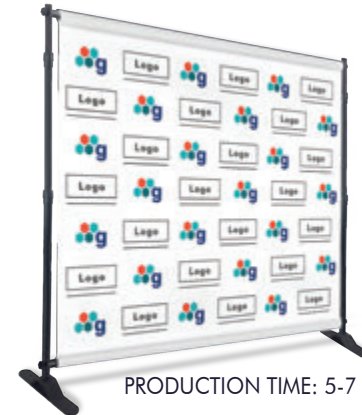

Step & Repeat Backdrop

.....		Fabric Only
10' W x 8' H-	$395	$355
9' W x 8' H--	$375	$335
8' W x 8' H--	$360	$320

PRODUCTION TIME: 5-7 days

233-A Jefferson Street • Newnan, GA • **770-251-3782**