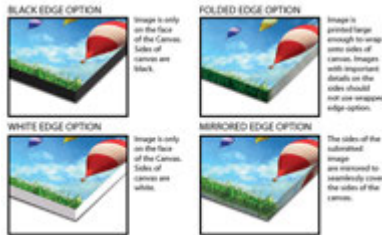

Canvas Gallery Print

11" x 14" – **$40**

12" x 18" – **$45**

16" x 20" – **$50**

18" x 24" – **$65**

24" x 36" – **$95**

32" x 48" – **$125**

12" x 12" – **$45**

16" x 16" – **$50**

24" x 24" – **$65**

Note: Folded Edge Option requires 3" larger image size to print.

PRODUCTION TIME: 5-7 days