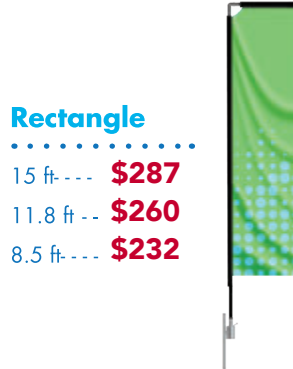

Vinyl Banners

PRODUCTION TIME: 3-4 days

13 oz. Vinyl Banner

- 2' x 4' – \$40
- 3' x 6' – \$90
- 4' x 6' – \$120
- 4' x 8' – \$160
- 4' x 10' – \$200
- 4' x 12' – \$240

**\$5 SQ. FT!
FULL
COLOR!**

15 oz. & 18 oz. material available.
Double-sided on 18 oz. only - \$10 sq. ft.
Max. banner size is 16 ft. without seam.
> 1,000 sq. ft. may take extra production time.

Econo

16 ft-- **\$157**

Feather

18 ft-- **\$202**

14 ft-- **\$165**

10.5 ft-- **\$155**

9 ft-- **\$150**

Teardrop

13.5 ft-- **\$202**

11.2 ft-- **\$165**

9 ft-- **\$155**

7 ft-- **\$150**

Rectangle

15 ft-- **\$287**

11.8 ft-- **\$260**

8.5 ft-- **\$232**