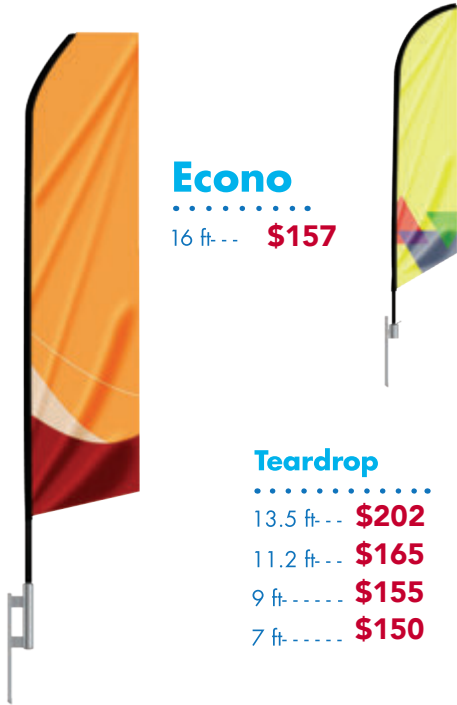

Vinyl Banners

PRODUCTION TIME: 3-4 days

13 oz. Vinyl Banner

- 2' x 4' – \$40
- 3' x 6' – \$90
- 4' x 6' – \$120
- 4' x 8' – \$160
- 4' x 10' – \$200
- 4' x 12' – \$240

**\$5 SQ. FT!
FULL
COLOR!**

15 oz. & 18 oz. material available.
Double-sided on 18 oz. only - \$10 sq. ft.
Max. banner size is 16 ft. without seam.
> 1,000 sq. ft. may take extra production time.

\$390

Tent Half Wall

\$280

Tent Flag

\$180

Sandbags (4pcs)

\$90

Carry Bag w/wheels

Econo

16 ft-- **\$157**

Feather

18 ft-- **\$202**

14 ft-- **\$165**

10.5 ft-- **\$155**

9 ft-- **\$150**

Teardrop